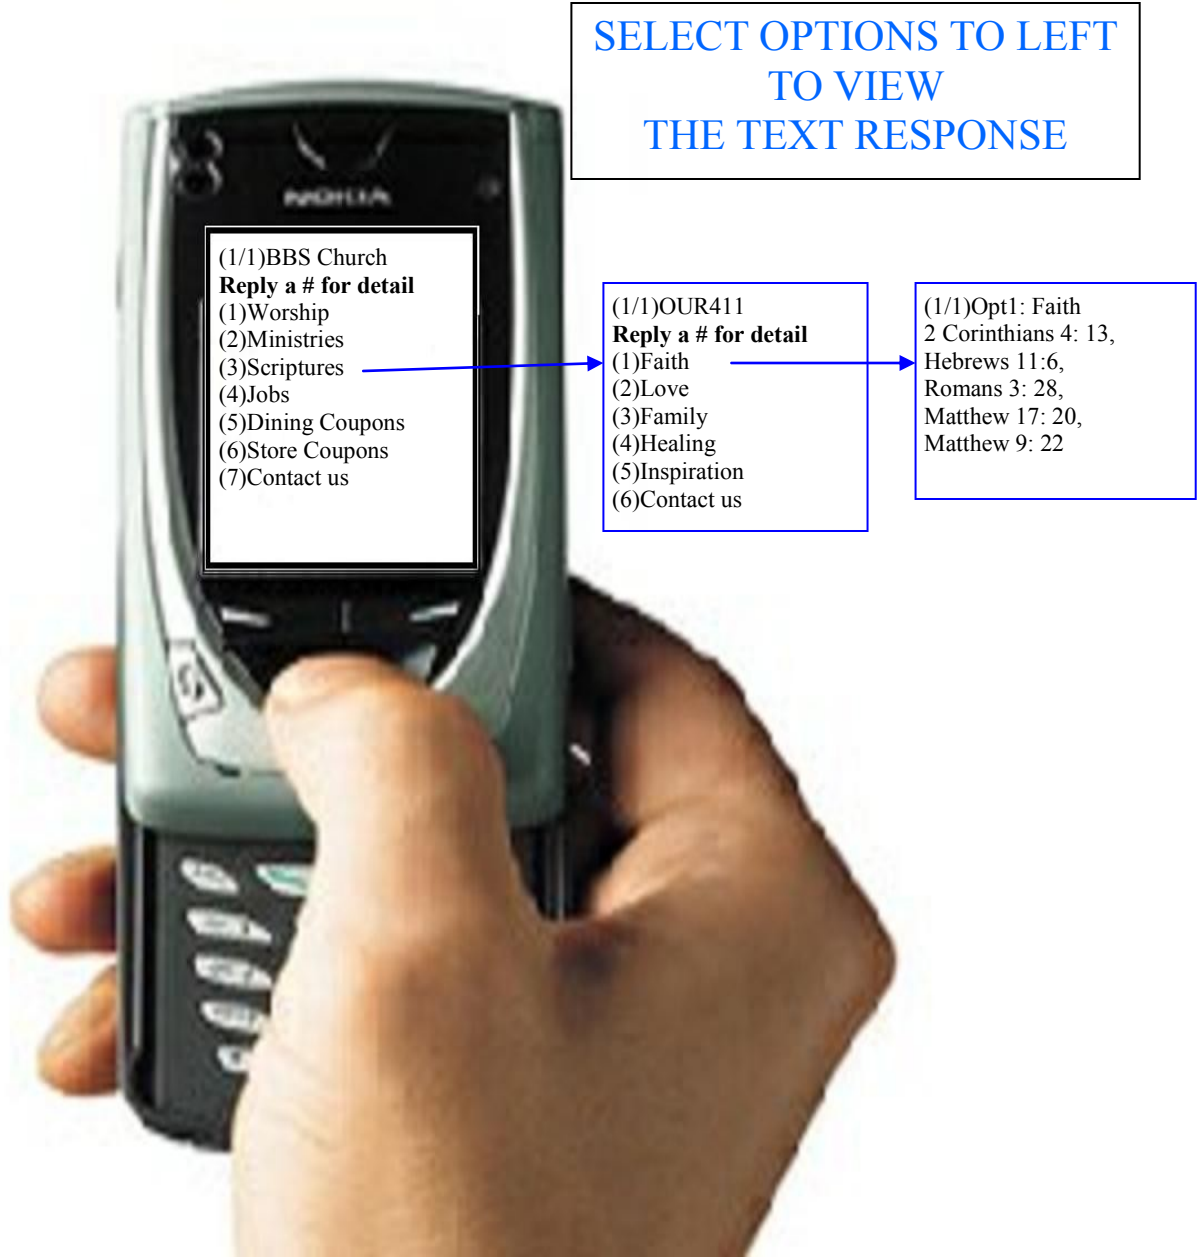

- ❖ Introduction
- ❖ 1. Initiate Subscription
- ❖ 2. Subscriber ID Himself
- ❖ 3. Select Frequency
- ❖ 4. Confirm Subscription
- ❖ 5. Confirmation Notice
- ❖ 6. SCHEDULED TEXT MSG
- ❖ 8. Worship
- ❖ 9. Ministries
- ❖ 9. Scriptures
- ❖ 10. Dining Coupons
- ❖ 11. Store Coupons
- ❖ 12. Contact Us